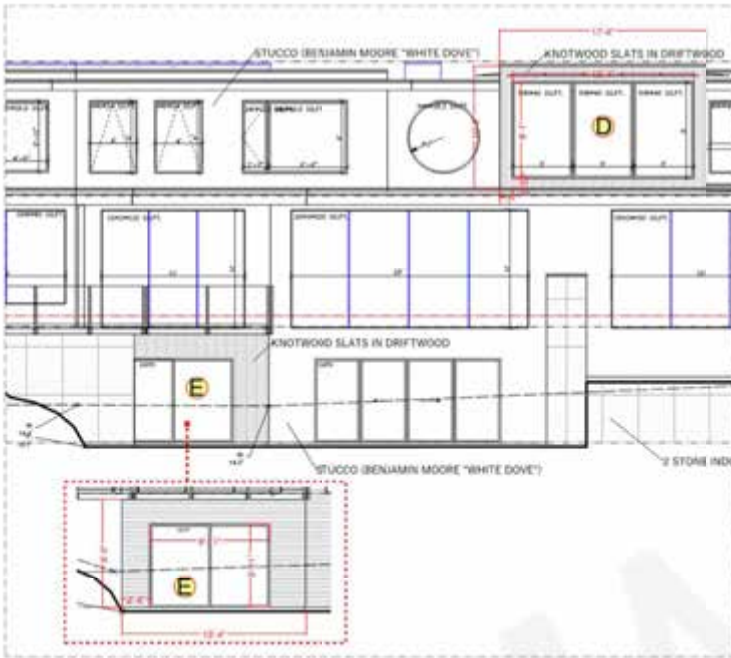

SOUTH ELEVATION

**SOUTH ELEVATION: UPPER LEVEL
DETAIL "A"**

01. 2X2 BATTEN (KEB5050F)
04 pieces + cut offs

02. BATTEN BASE (KEB5050M)
04 pieces + cut offs

WEST ELEVATION

- WEST ELEVATION: UPPER LEVEL
DETAIL "B"**
- 01. 2X2 BATTEN (KEB5050F)**
11 pieces
 - 02. BATTEN BASE (KEB5050M)**
11 pieces
 - 03. 2X2 BATTEN END CAP (KAEC5050-R)**
24 pieces

- WEST ELEVATION: MAIN LEVEL
DETAIL "C"**
- 01. 2X2 BATTEN (KEB5050F)**
16 pieces
 - 02. BATTEN BASE (KEB5050M)**
16 pieces
 - 03. 2X2 BATTEN END CAP (KAEC5050-R)**
60 pieces

NORTH ELEVATION

- NORTH ELEVATION: UPPER LEVEL
DETAIL "D"**
- 01. 2X2 BATTEN (KEB5050F)
09 pieces
 - 02. BATTEN BASE (KEB5050M)
09 pieces
 - 03. 2X2 BATTEN END CAP (KAEC5050-R)
92 pieces

- NORTH ELEVATION: MAIN LEVEL
DETAIL "E"**
- 01. 2X2 BATTEN (KEB5050F)
12 pieces
 - 02. BATTEN BASE (KEB5050M)
12 pieces
 - 03. 2X2 BATTEN END CAP (KAEC5050-R)
30 pieces

DISCLAIMER: IT'S THE RESPONSIBILITY OF THE CLIENT TO CHECK AND VERIFY ALL DIMENSIONS AND TO CONFORM TO ALL REGULATIONS, MUNICIPAL, STATE/ PROVINCIAL BI-LAWS AND APPLICABLE BUILDING CODES.