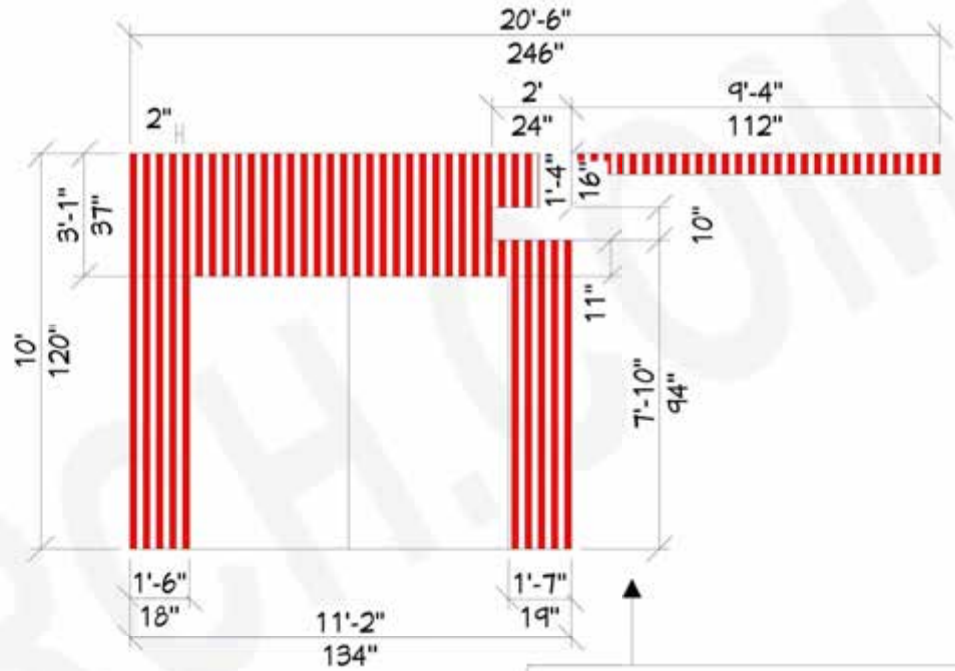

SOUTH ELEVATION

**SOUTH ELEVATION: UPPER LEVEL
DETAIL "A"**

01. 2X2 BATTEN (KEB5050F)
04 pieces + cut offs

02. BATTEN BASE (KEB5050M)
04 pieces + cut offs

WEST ELEVATION

- WEST ELEVATION: UPPER LEVEL
DETAIL "B"**
- 01. 2X2 BATTEN (KEB5050F)**
11 pieces
 - 02. BATTEN BASE (KEB5050M)**
11 pieces
 - 03. 2X2 BATTEN END CAP (KAEC5050-R)**
24 pieces

- WEST ELEVATION: MAIN LEVEL
DETAIL "C"**
- 01. 2X2 BATTEN (KEB5050F)**
16 pieces
 - 02. BATTEN BASE (KEB5050M)**
16 pieces
 - 03. 2X2 BATTEN END CAP (KAEC5050-R)**
60 pieces

NORTH ELEVATION

- NORTH ELEVATION: UPPER LEVEL
DETAIL "D"**
- 01. 2X2 BATTEN (KEB5050F)
09 pieces
 - 02. BATTEN BASE (KEB5050M)
09 pieces
 - 03. 2X2 BATTEN END CAP (KAEC5050-R)
92 pieces

- NORTH ELEVATION: MAIN LEVEL
DETAIL "E"**
- 01. 2X2 BATTEN (KEB5050F)
12 pieces
 - 02. BATTEN BASE (KEB5050M)
12 pieces
 - 03. 2X2 BATTEN END CAP (KAEC5050-R)
30 pieces

DISCLAIMER: IT'S THE RESPONSIBILITY OF THE CLIENT TO CHECK AND VERIFY ALL DIMENSIONS AND TO CONFORM TO ALL REGULATIONS, MUNICIPAL, STATE/ PROVINCIAL BI-LAWS AND APPLICABLE BUILDING CODES.

DESCRIPTION	PROFILE	QUANTITY
BATTEN BASE (KEB5050M) 2" x 2" x 18'6" 50mm x 50mm x 5650mm	  	81 PIECES
2X2 BATTEN (KEB5050F) 2" x 2" x 18'6" 50mm x 50mm x 5650mm	  	81 PIECES
2X2 BATTEN END CAP (KAEC5050-R) 2" x 2" 50mm x 50mm	 	260 PIECES