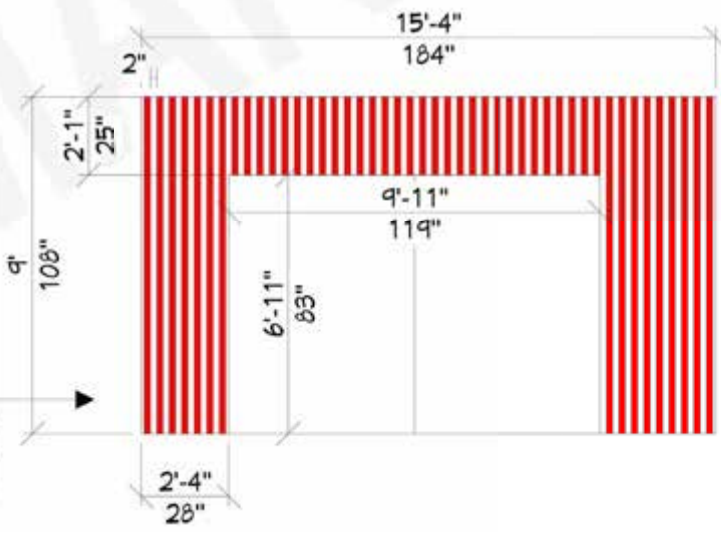

SOUTH ELEVATION

**SOUTH ELEVATION: UPPER LEVEL
DETAIL "A"**

01. 2X2 BATTEN (KEB5050F)
04 pieces + cut offs

02. BATTEN BASE (KEB5050M)
04 pieces + cut offs

WEST ELEVATION

- WEST ELEVATION: UPPER LEVEL
DETAIL "B"**
- 01. 2X2 BATTEN (KEB5050F)**
11 pieces
 - 02. BATTEN BASE (KEB5050M)**
11 pieces
 - 03. 2X2 BATTEN END CAP (KAEC5050-R)**
24 pieces

- WEST ELEVATION: MAIN LEVEL
DETAIL "C"**
- 01. 2X2 BATTEN (KEB5050F)**
16 pieces
 - 02. BATTEN BASE (KEB5050M)**
16 pieces
 - 03. 2X2 BATTEN END CAP (KAEC5050-R)**
60 pieces

NORTH ELEVATION

- NORTH ELEVATION: UPPER LEVEL
DETAIL "D"**
- 01. 2X2 BATTEN (KEB5050F)
09 pieces
 - 02. BATTEN BASE (KEB5050M)
09 pieces
 - 03. 2X2 BATTEN END CAP (KAEC5050-R)
92 pieces

- NORTH ELEVATION: MAIN LEVEL
DETAIL "E"**
- 01. 2X2 BATTEN (KEB5050F)
12 pieces
 - 02. BATTEN BASE (KEB5050M)
12 pieces
 - 03. 2X2 BATTEN END CAP (KAEC5050-R)
30 pieces

DISCLAIMER: IT'S THE RESPONSIBILITY OF THE CLIENT TO CHECK AND VERIFY ALL DIMENSIONS AND TO CONFORM TO ALL REGULATIONS, MUNICIPAL, STATE/ PROVINCIAL BI-LAWS AND APPLICABLE BUILDING CODES.

DESCRIPTION	PROFILE	QUANTITY
BATTEN BASE (KEB5050M) 2" x 2" x 18'6" 50mm x 50mm x 5650mm	  	81 PIECES
2X2 BATTEN (KEB5050F) 2" x 2" x 18'6" 50mm x 50mm x 5650mm	  	81 PIECES
2X2 BATTEN END CAP (KAEC5050-R) 2" x 2" 50mm x 50mm	 	260 PIECES