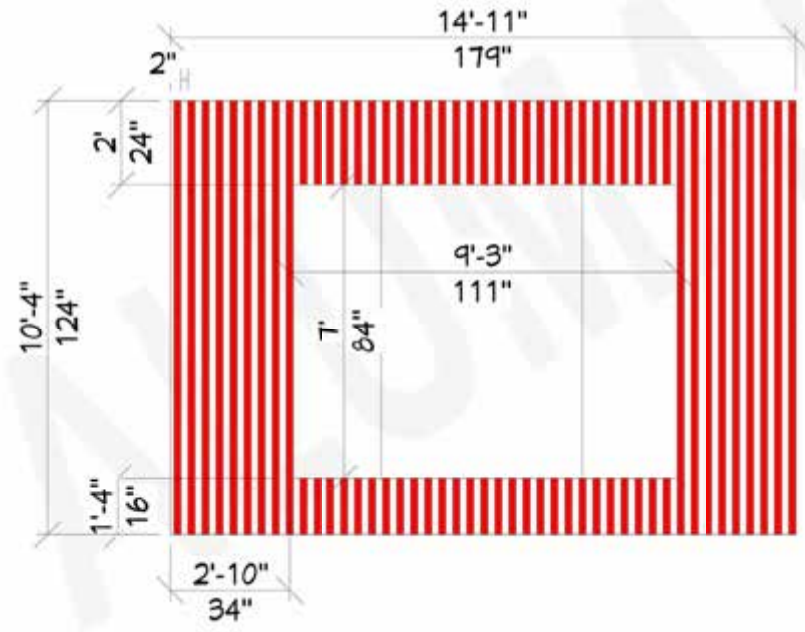

EAST ELEVATION

1. **EAST ELEVATION: UPPER LEVEL
   DETAIL "F"**
01. 2X2 BATTEN (KEB5050F)
    18 pieces
  02. BATTEN BASE (KEB5050M)
    18 pieces
  03. 2X2 BATTEN END CAP (KAEC5050-R)
    54 pieces

1. **EAST ELEVATION: UPPER & MAIN LEVEL
   DETAIL "G" + "H"**
01. 2X2 BATTEN (KEB5050F)
    11 pieces
  02. BATTEN BASE (KEB5050M)
    11 pieces