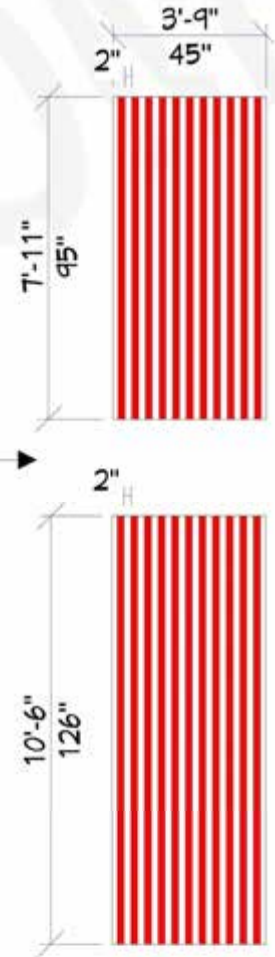

DISCLAIMER: IT'S THE RESPONSIBILITY OF THE CLIENT TO CHECK AND VERIFY ALL DIMENSIONS AND TO CONFORM TO ALL REGULATIONS, MUNICIPAL, STATE/ PROVINCIAL BI-LAWS AND APPLICABLE BUILDING CODES.