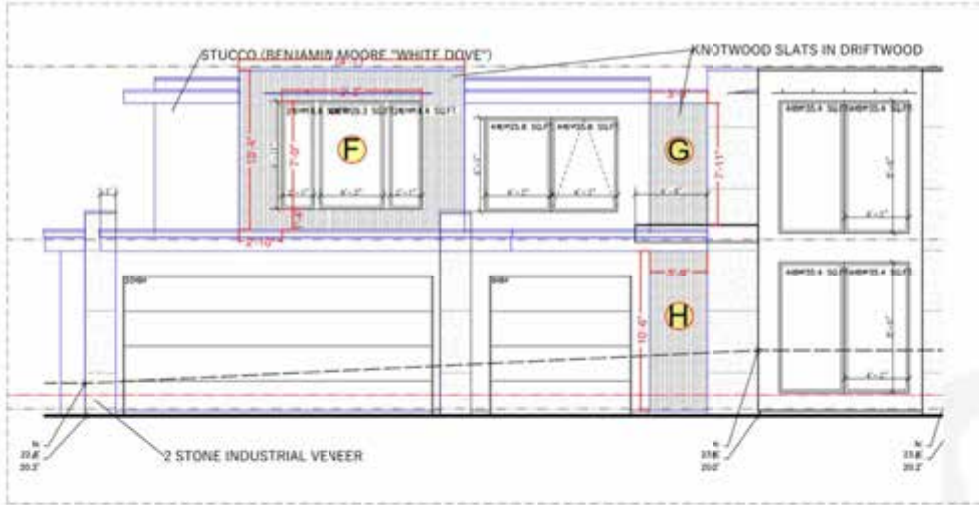

SOUTH ELEVATION

**SOUTH ELEVATION: UPPER LEVEL
DETAIL "A"**

01. 2X2 BATTEN (KEB5050F)
04 pieces + cut offs

02. BATTEN BASE (KEB5050M)
04 pieces + cut offs

WEST ELEVATION

- WEST ELEVATION: UPPER LEVEL
DETAIL "B"**
- 01. 2X2 BATTEN (KEB5050F)**
11 pieces
 - 02. BATTEN BASE (KEB5050M)**
11 pieces
 - 03. 2X2 BATTEN END CAP (KAEC5050-R)**
24 pieces

- WEST ELEVATION: MAIN LEVEL
DETAIL "C"**
- 01. 2X2 BATTEN (KEB5050F)**
16 pieces
 - 02. BATTEN BASE (KEB5050M)**
16 pieces
 - 03. 2X2 BATTEN END CAP (KAEC5050-R)**
60 pieces

NORTH ELEVATION

- NORTH ELEVATION: UPPER LEVEL
DETAIL "D"**
- 01. 2X2 BATTEN (KEB5050F)
09 pieces
 - 02. BATTEN BASE (KEB5050M)
09 pieces
 - 03. 2X2 BATTEN END CAP (KAEC5050-R)
92 pieces

- NORTH ELEVATION: MAIN LEVEL
DETAIL "E"**
- 01. 2X2 BATTEN (KEB5050F)
12 pieces
 - 02. BATTEN BASE (KEB5050M)
12 pieces
 - 03. 2X2 BATTEN END CAP (KAEC5050-R)
30 pieces

DISCLAIMER: IT'S THE RESPONSIBILITY OF THE CLIENT TO CHECK AND VERIFY ALL DIMENSIONS AND TO CONFORM TO ALL REGULATIONS, MUNICIPAL, STATE/ PROVINCIAL BI-LAWS AND APPLICABLE BUILDING CODES.

EAST ELEVATION

- EAST ELEVATION: UPPER LEVEL
DETAIL "F"**
- 01. 2X2 BATTEN (KEB5050F)
18 pieces
 - 02. BATTEN BASE (KEB5050M)
18 pieces
 - 03. 2X2 BATTEN END CAP (KAEC5050-R)
54 pieces

- EAST ELEVATION: UPPER & MAIN LEVEL
DETAIL "G" + "H"**
- 01. 2X2 BATTEN (KEB5050F)
11 pieces
 - 02. BATTEN BASE (KEB5050M)
11 pieces