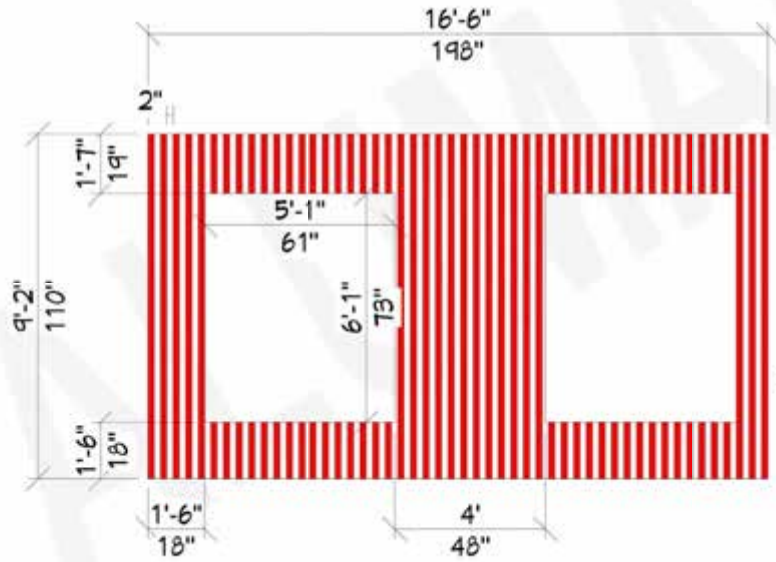

SOUTH ELEVATION

**SOUTH ELEVATION: UPPER LEVEL
DETAIL "A"**

01. 2X2 BATTEN (KEB5050F)
04 pieces + cut offs

02. BATTEN BASE (KEB5050M)
04 pieces + cut offs

WEST ELEVATION

- WEST ELEVATION: UPPER LEVEL
DETAIL "B"**
- 01. 2X2 BATTEN (KEB5050F)**
11 pieces
 - 02. BATTEN BASE (KEB5050M)**
11 pieces
 - 03. 2X2 BATTEN END CAP (KAEC5050-R)**
24 pieces

- WEST ELEVATION: MAIN LEVEL
DETAIL "C"**
- 01. 2X2 BATTEN (KEB5050F)**
16 pieces
 - 02. BATTEN BASE (KEB5050M)**
16 pieces
 - 03. 2X2 BATTEN END CAP (KAEC5050-R)**
60 pieces

NORTH ELEVATION

- NORTH ELEVATION: UPPER LEVEL
DETAIL "D"**
- 01. 2X2 BATTEN (KEB5050F)
09 pieces
 - 02. BATTEN BASE (KEB5050M)
09 pieces
 - 03. 2X2 BATTEN END CAP (KAEC5050-R)
92 pieces

- NORTH ELEVATION: MAIN LEVEL
DETAIL "E"**
- 01. 2X2 BATTEN (KEB5050F)
12 pieces
 - 02. BATTEN BASE (KEB5050M)
12 pieces
 - 03. 2X2 BATTEN END CAP (KAEC5050-R)
30 pieces

DISCLAIMER: IT'S THE RESPONSIBILITY OF THE CLIENT TO CHECK AND VERIFY ALL DIMENSIONS AND TO CONFORM TO ALL REGULATIONS, MUNICIPAL, STATE/ PROVINCIAL BI-LAWS AND APPLICABLE BUILDING CODES.

DESCRIPTION	PROFILE	QUANTITY
BATTEN BASE (KEB5050M) 2" x 2" x 18'6" 50mm x 50mm x 5650mm	  	81 PIECES
2X2 BATTEN (KEB5050F) 2" x 2" x 18'6" 50mm x 50mm x 5650mm	  	81 PIECES
2X2 BATTEN END CAP (KAEC5050-R) 2" x 2" 50mm x 50mm	 	260 PIECES