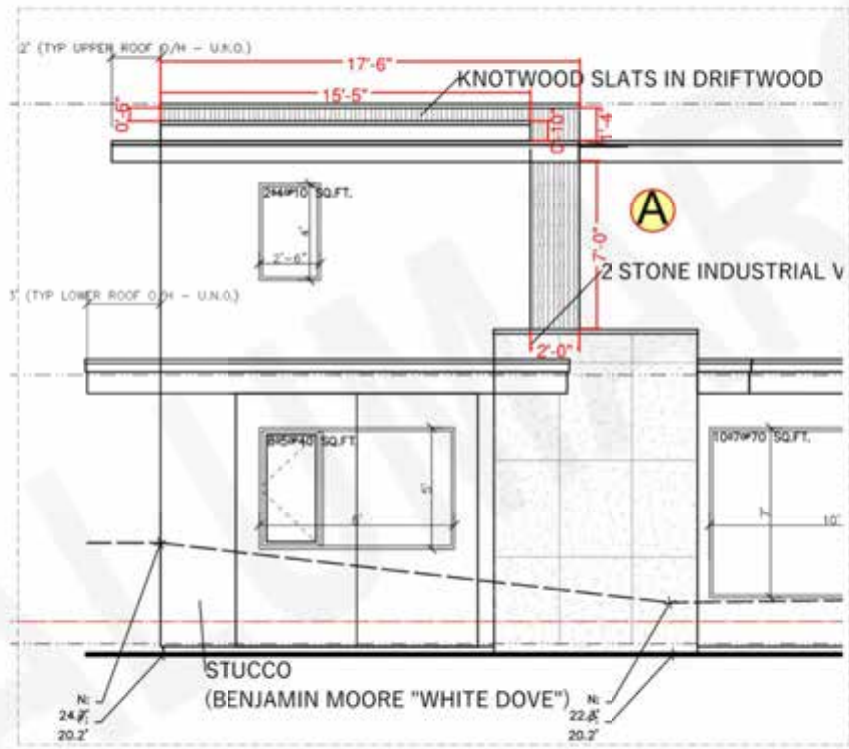

SOUTH ELEVATION

**SOUTH ELEVATION: UPPER LEVEL
DETAIL "A"**

01. 2X2 BATTEN (KEB5050F)
04 pieces + cut offs

02. BATTEN BASE (KEB5050M)
04 pieces + cut offs

WEST ELEVATION

- WEST ELEVATION: UPPER LEVEL
DETAIL "B"**
- 01. 2X2 BATTEN (KEB5050F)**
11 pieces
 - 02. BATTEN BASE (KEB5050M)**
11 pieces
 - 03. 2X2 BATTEN END CAP (KAEC5050-R)**
24 pieces

- WEST ELEVATION: MAIN LEVEL
DETAIL "C"**
- 01. 2X2 BATTEN (KEB5050F)**
16 pieces
 - 02. BATTEN BASE (KEB5050M)**
16 pieces
 - 03. 2X2 BATTEN END CAP (KAEC5050-R)**
60 pieces

NORTH ELEVATION

- NORTH ELEVATION: UPPER LEVEL
DETAIL "D"**
- 01. 2X2 BATTEN (KEB5050F)
09 pieces
 - 02. BATTEN BASE (KEB5050M)
09 pieces
 - 03. 2X2 BATTEN END CAP (KAEC5050-R)
92 pieces

- NORTH ELEVATION: MAIN LEVEL
DETAIL "E"**
- 01. 2X2 BATTEN (KEB5050F)
12 pieces
 - 02. BATTEN BASE (KEB5050M)
12 pieces
 - 03. 2X2 BATTEN END CAP (KAEC5050-R)
30 pieces

DISCLAIMER: IT'S THE RESPONSIBILITY OF THE CLIENT TO CHECK AND VERIFY ALL DIMENSIONS AND TO CONFORM TO ALL REGULATIONS, MUNICIPAL, STATE/ PROVINCIAL BI-LAWS AND APPLICABLE BUILDING CODES.

DESCRIPTION	PROFILE	QUANTITY
BATTEN BASE (KEB5050M) 2" x 2" x 18'6" 50mm x 50mm x 5650mm	  	81 PIECES
2X2 BATTEN (KEB5050F) 2" x 2" x 18'6" 50mm x 50mm x 5650mm	  	81 PIECES
2X2 BATTEN END CAP (KAEC5050-R) 2" x 2" 50mm x 50mm	 	260 PIECES