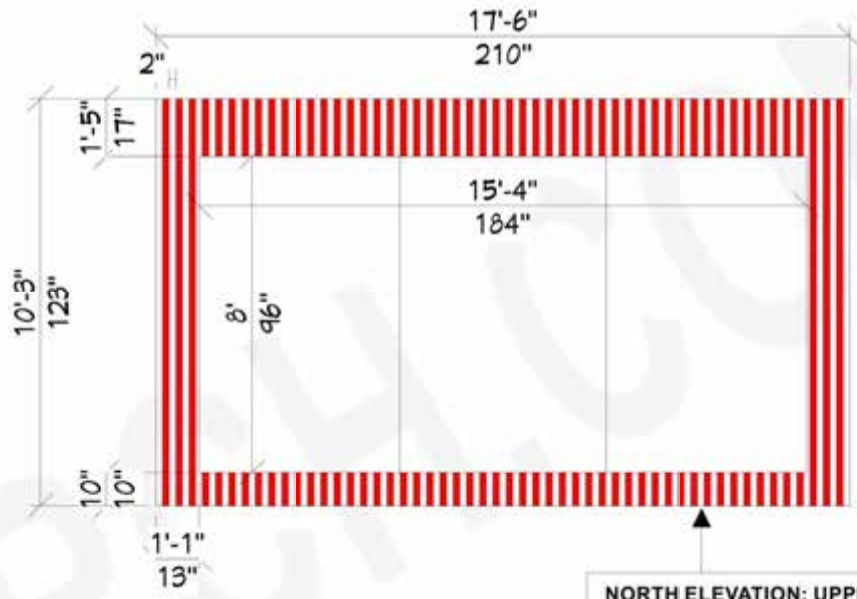

SOUTH ELEVATION

**SOUTH ELEVATION: UPPER LEVEL
DETAIL "A"**

01. 2X2 BATTEN (KEB5050F)
04 pieces + cut offs

02. BATTEN BASE (KEB5050M)
04 pieces + cut offs

WEST ELEVATION

- WEST ELEVATION: UPPER LEVEL
DETAIL "B"**
- 01. 2X2 BATTEN (KEB5050F)**
11 pieces
 - 02. BATTEN BASE (KEB5050M)**
11 pieces
 - 03. 2X2 BATTEN END CAP (KAEC5050-R)**
24 pieces

- WEST ELEVATION: MAIN LEVEL
DETAIL "C"**
- 01. 2X2 BATTEN (KEB5050F)**
16 pieces
 - 02. BATTEN BASE (KEB5050M)**
16 pieces
 - 03. 2X2 BATTEN END CAP (KAEC5050-R)**
60 pieces

NORTH ELEVATION

- NORTH ELEVATION: UPPER LEVEL
DETAIL "D"**
- 01. 2X2 BATTEN (KEB5050F)
09 pieces
 - 02. BATTEN BASE (KEB5050M)
09 pieces
 - 03. 2X2 BATTEN END CAP (KAEC5050-R)
92 pieces

- NORTH ELEVATION: MAIN LEVEL
DETAIL "E"**
- 01. 2X2 BATTEN (KEB5050F)
12 pieces
 - 02. BATTEN BASE (KEB5050M)
12 pieces
 - 03. 2X2 BATTEN END CAP (KAEC5050-R)
30 pieces

DISCLAIMER: IT'S THE RESPONSIBILITY OF THE CLIENT TO CHECK AND VERIFY ALL DIMENSIONS AND TO CONFORM TO ALL REGULATIONS, MUNICIPAL, STATE/ PROVINCIAL BI-LAWS AND APPLICABLE BUILDING CODES.

DESCRIPTION	PROFILE	QUANTITY
BATTEN BASE (KEB5050M) 2" x 2" x 18'6" 50mm x 50mm x 5650mm	  	81 PIECES
2X2 BATTEN (KEB5050F) 2" x 2" x 18'6" 50mm x 50mm x 5650mm	  	81 PIECES
2X2 BATTEN END CAP (KAEC5050-R) 2" x 2" 50mm x 50mm	 	260 PIECES